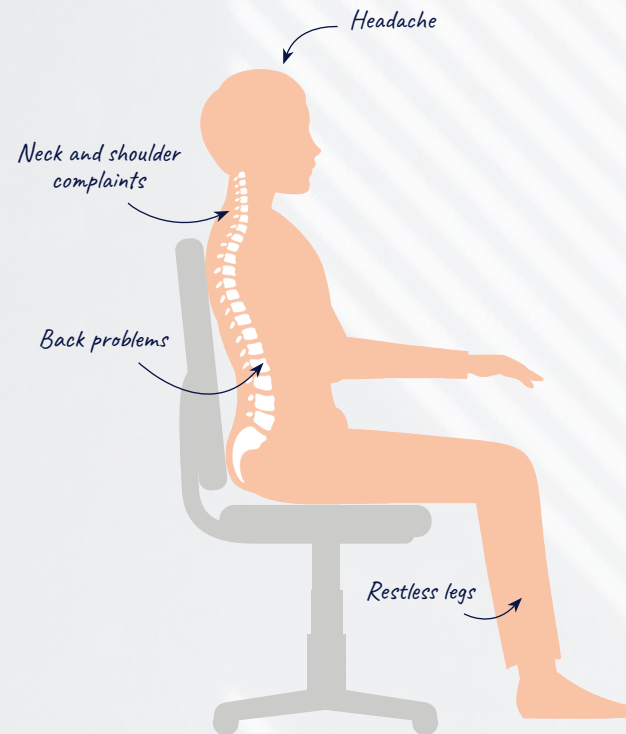

Sitting comfortably makes work more pleasant and you can concentrate better. After a workday you have more energy left to do fun things and you prevent physical problems. Because employees who sit a lot – have to stand for a long time or make repetitive movements for their work – often force their body into a certain position for a long period of time. When that posture is wrong, it quickly leads to physical irritation and fatigue, which in the longer term can lead to physical complaints, with long-term sick leave as a possible result.

Investing in 'good sitting posture' is a golden investment for companies and quickly pays for itself. It's one of the few affordable ways to increase employee productivity and prevent sick leave.

Happy employees, happy employers!

Our solutions to the law of cause and effect

Standing or sitting slightly incorrectly can have big long-term consequences. In the diagram on the right you will find an overview with complaints, causes and a possible solution. Do you have another problem or a question about it? Feel free to contact us. Our well-trained workplace advisers are experts on sitting and will be happy to advise you on the best seating solution for you and your specific workplace.

Complaint

Restless legs, irritation and loss of concentration

Irritation and loss of concentration

Neck and back problems

Fatigue and loss of concentration

Neck and shoulder complaints

Restlessness, lack of concentration and neck and shoulder complaints

Back complaints and fatigue

Cause

Seat is too high, feet don't touch the floor so no possibility to shift position and inhibits blood circulation

Seat depth is too small, so no possibility to shift position

The lack of a (non-adjustable) backrest, resulting in a bent trunk position, unilateral load on the joints and muscles in the back and more difficult breathing due to compression of the abdominal cavity

Unstable chair or seat, the body is constantly trying to find balance

Chair is not rotatable, resulting in uneven strain on the joints and intervertebral discs of the spine and on the ligaments and muscles in the back

The lack of - or inability to adjust - armrests, the body unconsciously searches for possibilities to rest the weight of the arms

Backrest does not provide sufficient support to the lumbar region, which puts too much strain on the spine because it cannot assume its natural position

Solution

Adjust a higher work chair, place a seat to the right height or a separate footrest with foot control

If possible, increase seat depth. Otherwise a work chair with sliding seat

Work chair with adjustable backrest

Work chair with a sturdy and stable base

Rotatable work chair

Install height and width adjustable armrests

Work chair with an ergonomically shaped backrest that fits into the lumbar region