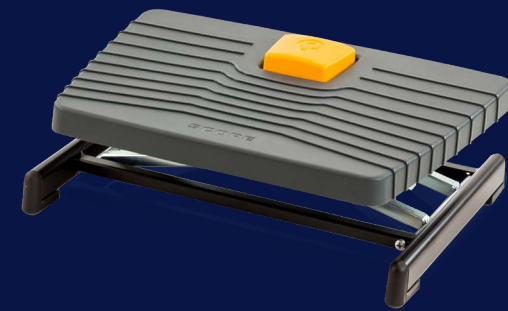

support for your feet, rest for your legs

Do you have a high workplace and are you unable to reach the floor with your feet while sitting? Then you need a footrest. An essential item if your feet are dangling above the floor when you're sitting with your upper and lower legs in a right angle. This optimises your circulation and prevents restless legs.

We sold hundreds of thousands of the successful Score Basic 952 worldwide and now we have its improved successor: the Score Pro 952. It's practical and durable, you can easily adjust the height and inclination with your foot.

- Ⓢ The solution for dangling legs
- Ⓢ For optimal circulation
- Ⓢ Easily adjustable with one foot

- High-quality footrest
- Easy to operate by foot
- Non-slip footboard 44 x 32 cm (W x D)

score pro 952