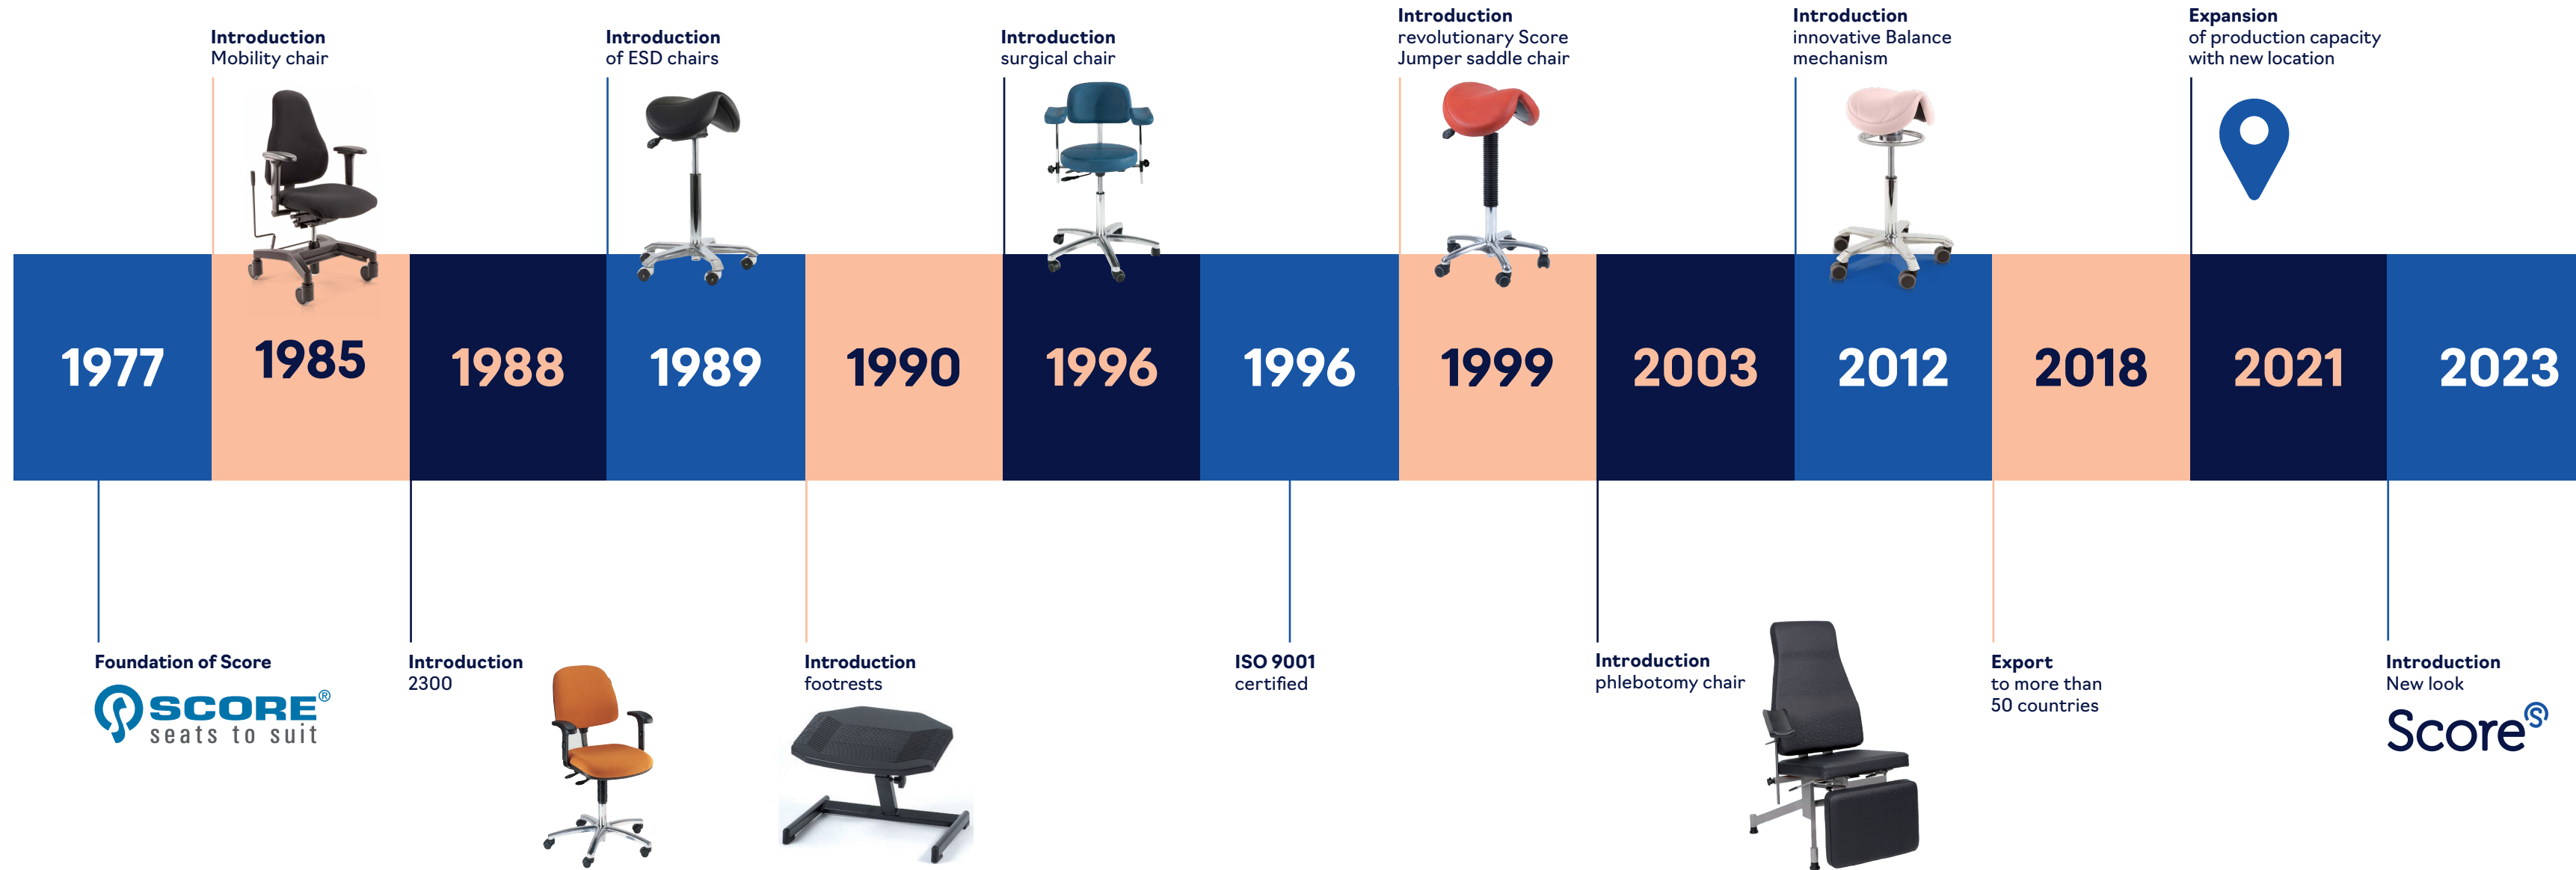

expert in seating since 1977