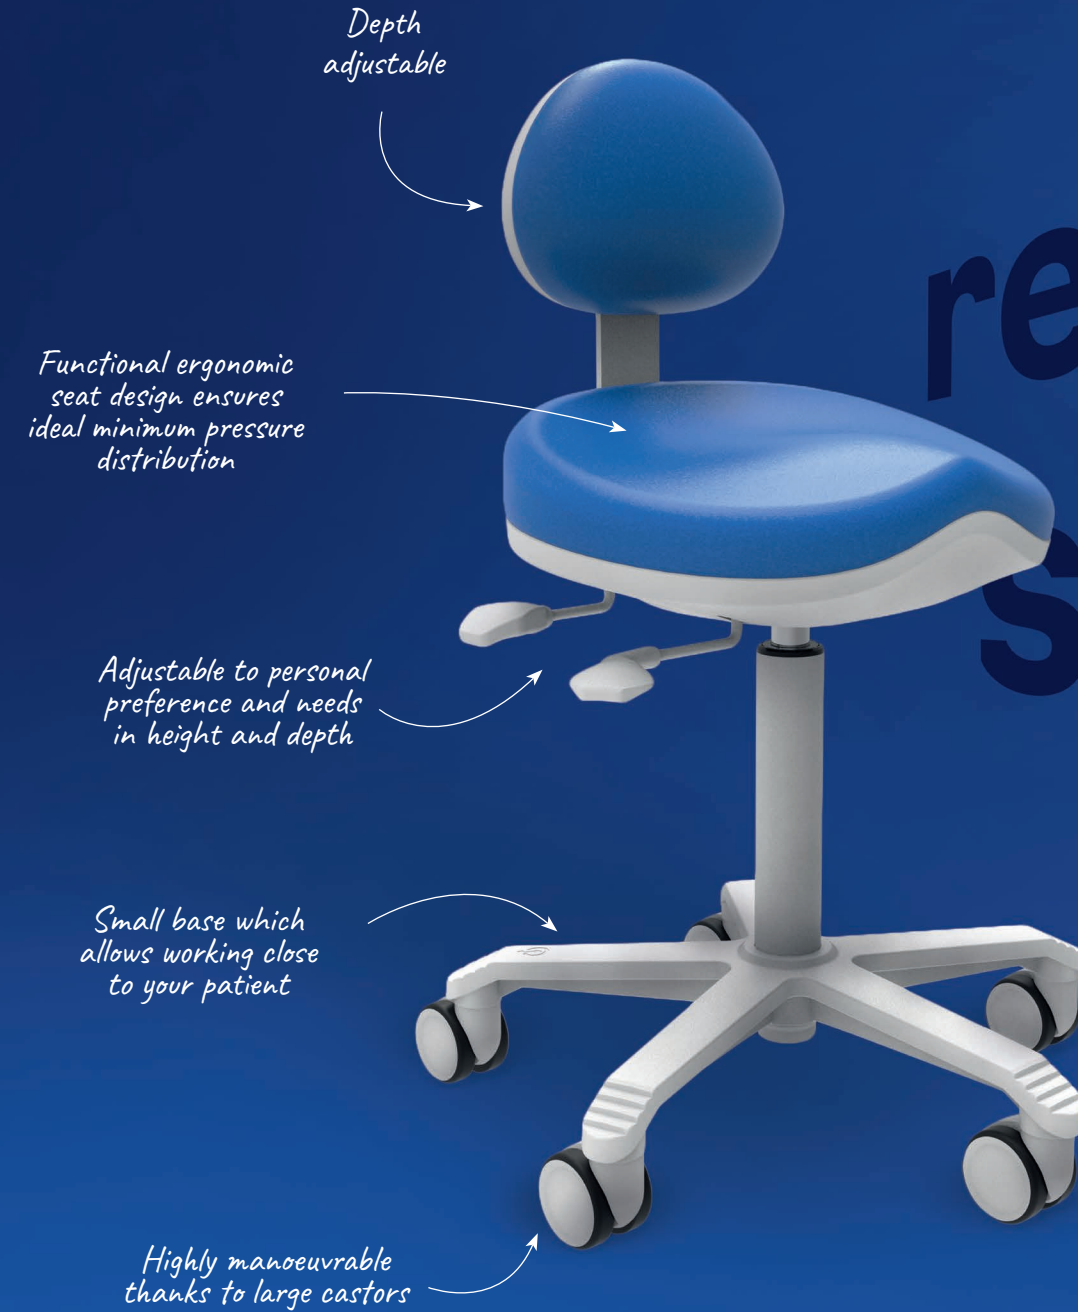

ready.
sit.
go!