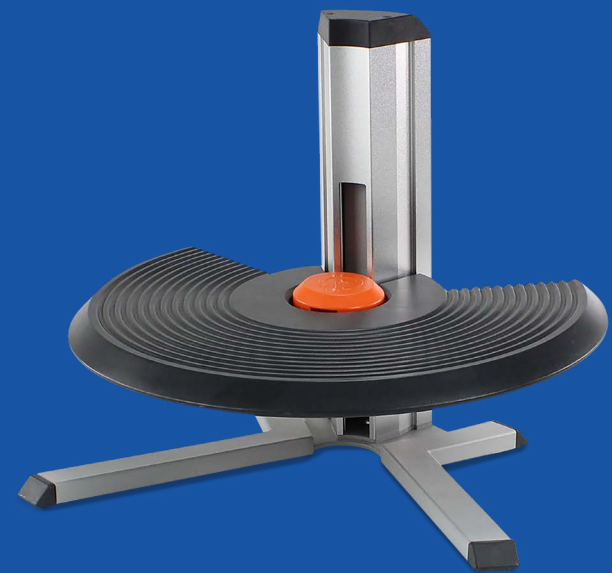

We sold hundreds of thousands of the successful Score Basic 952 worldwide and now we have its improved successor: the Score Pro 952. It's practical and durable, you can easily adjust the height and inclination with your foot.

- Higher and larger than the Score Pro 952
- Footboard measure according to DIN 4556
- Large non-slip footboard 49 x 40 cm (W x D)

score pro 959

score basic 950

- Practical footrest
- Operate by hand
- Adjustable tilt angle

score basic 952

- Tiltable footboard
- Foot operated
- Adjustable tilt angle

score discus 250 T

- Designer footrest
- User-friendly
- With gaslift, adjustable from 15 - 25 cm

Follow us on
LinkedIn,
Facebook and
YouTube.