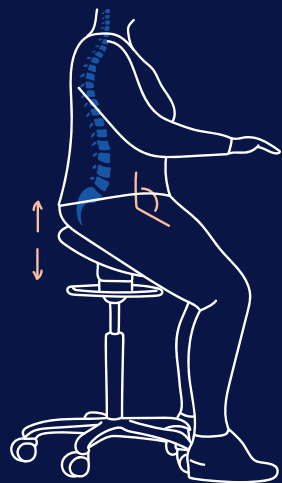

how to find the correct setting

Are you sitting actively, yet comfortably and relaxed? Then you have correctly adjusted your saddle chair. But how do you do this? When sitting on a saddle chair, it's important to sit as high as possible while your feet remain on the floor. The angle between your upper leg and body - at the height of your hips - is also called the 'open hip angle'. Ideally this is approximately 125°. Your pelvis tilts, automatically resulting in a 'neutral position' (S-curve in your spine) for your body. And that's what prevents back, neck and shoulder pain. In short: with the right settings, you can sit comfortably on a saddle chair while getting on with your work.

Promotes the natural s-curve in your spine

Tilts the pelvis

Optimal is to place your legs at an open hip angle of about 125°

*Optimal is to place your legs at an open hip angle of about 125°
Place your legs in a slightly spread position so you can roll back and forth easily.*

1

how do you set your saddle chair to the right height?

Or in other words: what's the perfect saddle chair for your height? This might be the most important aspect when choosing a saddle chair. Because you don't want your feet dangling above the floor, because that's really not comfortable. In the overview on the next page you will see which saddle chair best suits your height.

With the gaslift height adjustment lever, you set the height of your saddle chair so that your hip angle is wide enough that you can put your feet flat on the floor in a relaxed position. Then adjust your desk to the correct height.