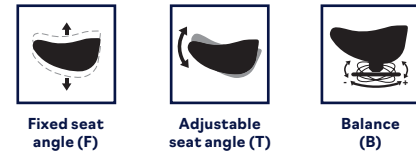

the saddle chair that gives you energy

Together with the Score Jumper, the Score Amazone is a showpiece among saddle chairs. Ideal for ergonomic work in various working conditions. It has a slightly narrower seat than the Score Jumper. The saddle shape of the seat tilts your pelvis, and your back automatically adopts a correct, natural posture. This is not only better for your breathing, but also for your blood circulation and digestion. Do you spend a lot of time sitting in a workplace where hygiene is especially important? If so, this Score Amazone is ideal for you. The seamless fabric ensures that dirt has no chance to accumulate.

- ☞ The Score Amazone is our saddle chair with a narrower seat
- ☞ Hygienic seamless upholstery also available
- ☞ Ideal for workplaces where an active approach and mobility are desirable
- ☞ Alternating between standing and sitting

upholstery

See all colours and upholsteries on page 42.

- ☞ **dental** Leatherette (not with seamless), Stamskin (Bicolour) and PUxx (seamless only)
- ☞ **medical** Leatherette (not with seamless), Stamskin (Bicolour) and PUxx (seamless only)

mechanism