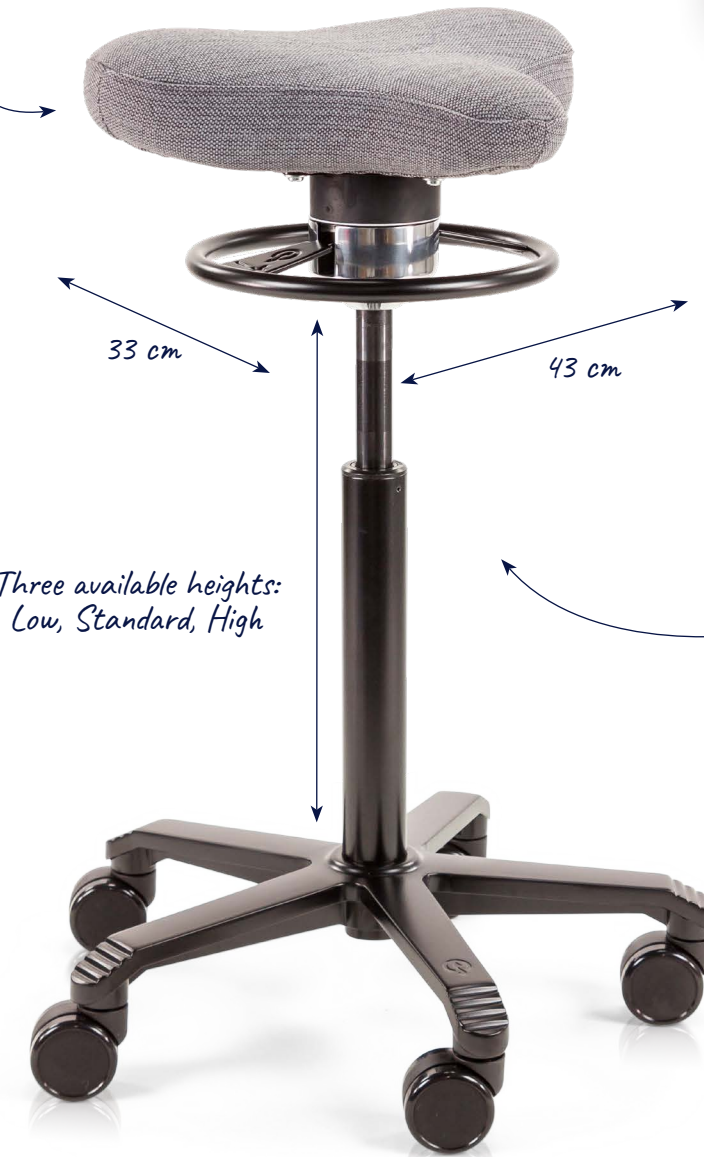

With a wider seat

Three available heights: Low, Standard, High

Work surface height
Low: 70 - 85 cm
Standard: 80 - 100 cm
High: 90 - 115 cm

a saddle chair you'll never want to do without

The Score Jolly lives up to its name. This fresh, handy saddle chair with a flat seat will make you happy! It is perfect for a wide range of dynamic workplaces and, thanks to its compact, practical design, it is also very easy to store and keep clean. Thanks to the adjustable height, the Score Jolly can be used for both high and low workplaces. The seat is flat, like a bike saddle, and made of strong, durable materials that are still soft to the touch. Great to sit on and convenient to use. Jolly good!

options and accessories

Lumbar support

Low (MID25, Seat height: approx. 49 - 63 cm)

Standard (MID31, Seat height: approx. 59 - 77 cm)

High (MID38, Seat height: approx. 63 - 88 cm)

Aluminium base, Ø 54 cm

Aluminium base, grey Ø 54 cm

Aluminium base, black Ø 54 cm

Height adjustment by foot

Hard castors, Ø 65 mm

Soft castors, Ø 65 mm

specifications

5 jaar warranty

For advice, please contact one of our advisors.

Flat bicycle seat

33 cm

43 cm

Three available heights:
Low, Standard, High

Work surface height
Low: 70 - 85 cm
Standard: 80 - 100 cm
High: 90 - 115 cm

an all-round winner

The Score Polo is a dynamic, trendy saddle chair: you can literally and figuratively move in all directions. It promotes a healthy, active sitting posture which strengthens your back and abdominal muscles and improves your breathing and circulation. This gives you the energy you need to concentrate on your work for longer. The Score Polo is available with a narrower and wider seat, and you can also set the height. Since you can also choose from three fabrics in many modern colours, there is always a Polo that suits you in every way.