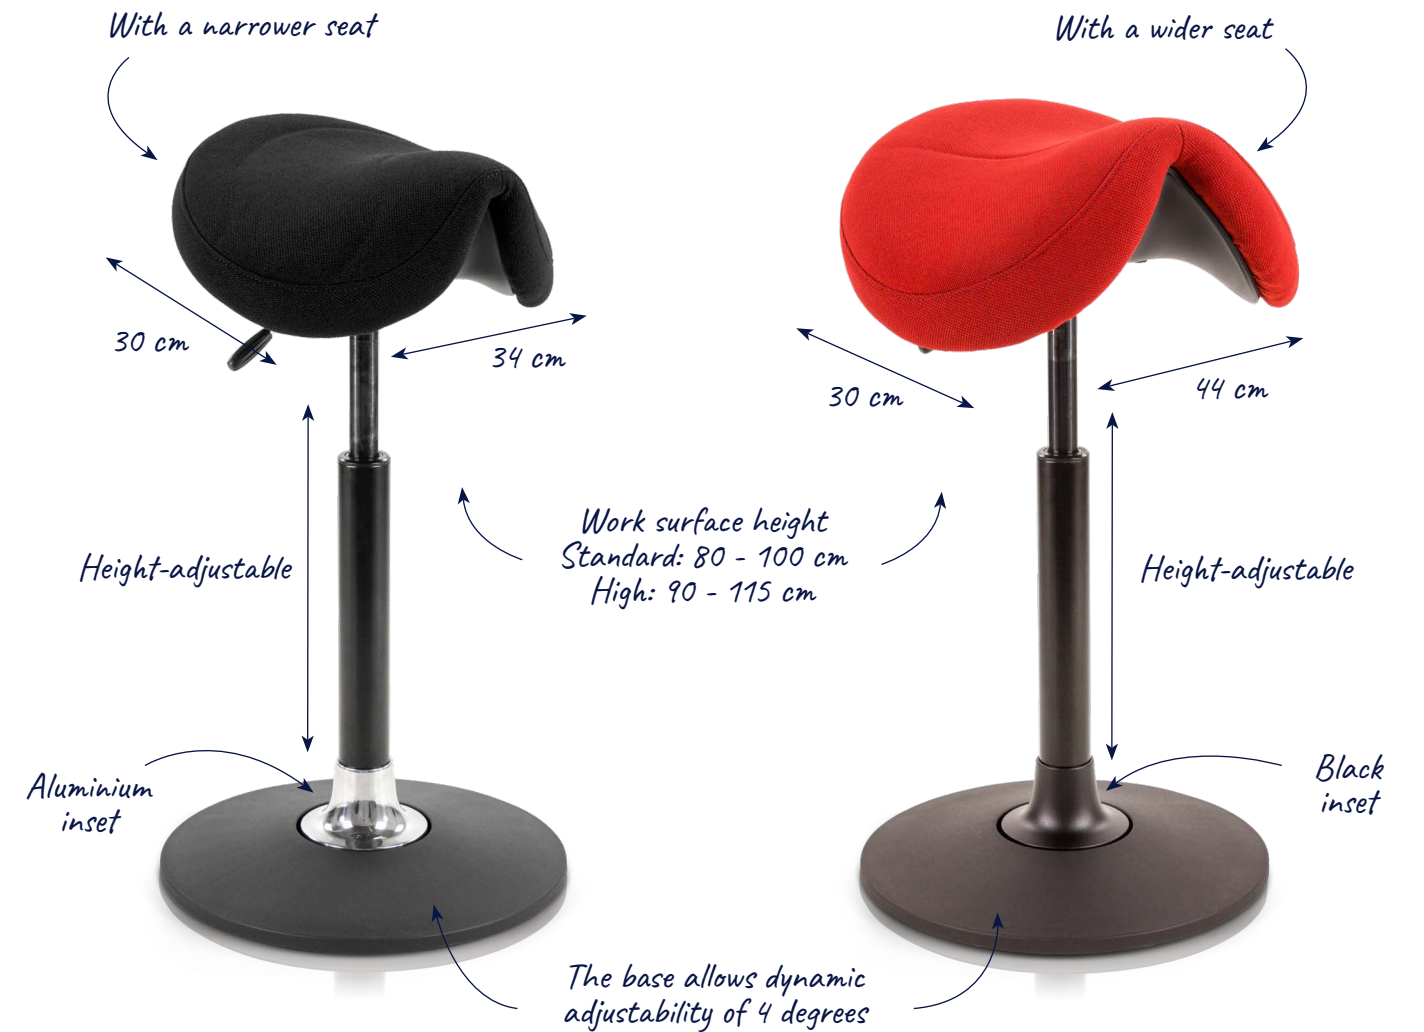

33 cm

43 cm

Three available heights:
Low, Standard, High

Work surface height
Low: 70 - 85 cm
Standard: 80 - 100 cm
High: 90 - 115 cm

an all-round winner

The Score Polo is a dynamic, trendy saddle chair: you can literally and figuratively move in all directions. It promotes a healthy, active sitting posture which strengthens your back and abdominal muscles and improves your breathing and circulation. This gives you the energy you need to concentrate on your work for longer. The Score Polo is available with a narrower and wider seat, and you can also set the height. Since you can also choose from three fabrics in many modern colours, there is always a Polo that suits you in every way.

mechanism

Fixed seat angle (F)

Fixed seat angle with polo flexibility

options and accessories

Synthetic flexbase with aluminium inset, Ø 40 cm

Synthetic flexbase with black inset, Ø 40 cm

Standard (MID31, Seat height: approx. 55 - 73 cm)

High (MID38, Seat height: approx. 63 - 88 cm)

specifications

Fast delivery

120 kg

score polo amazone

score polo jumper

“Recovering from my work? No need. My chair by Score actually gives me energy to spare!”

Would you like to be informed about our **latest news**? Sign up for our newsletter.

the saddle chair that gives you energy

Together with the Score Jumper, the Score Amazone is a showpiece among saddle chairs. Ideal for ergonomic work in various working conditions. It has a slightly narrower seat than the Score Jumper. The saddle shape of the seat tilts your pelvis, and your back automatically adopts a correct, natural posture. This is not only better for your breathing, but also for your blood circulation and digestion. Do you spend a lot of time sitting in a workplace where hygiene is especially important? If so, this Score Amazone is ideal for you. The seamless fabric ensures that dirt has no chance to accumulate.