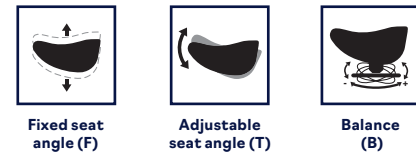

Adjustable seat angle (T)

Balance (B)

what ergonomics are all about

When you think of a saddle chair, what first comes to mind is the Score Jumper or the Score Amazone. These ergonomic beauties are true princes among the saddle chairs. The Score Jumper has a wider seat than the Score Amazone and the seamless fabric prevents dirt from accumulating. Ideal for workplaces where hygiene is especially important. The saddle-shaped seat allows your back to relax naturally as you sit, which not only helps your breathing but is also good for your blood circulation and digestion. That way, sitting takes up less energy and you are able to work longer.

- The Score Jumper is our saddle chair with the wider seat
- Promotes active sitting posture
- Hygienic seamless upholstery also possible
- Choice of different upholsteries depending on the working environment

upholstery

See all colours and upholsteries on page 42.

- **dental** Leatherette (not with seamless), Stamskin (Bicolour) and PUxx (seamless only)
- **medical** Leatherette (not with seamless), Stamskin (Bicolour) and PUxx (seamless only)

mechanism

Fixed seat angle (F)